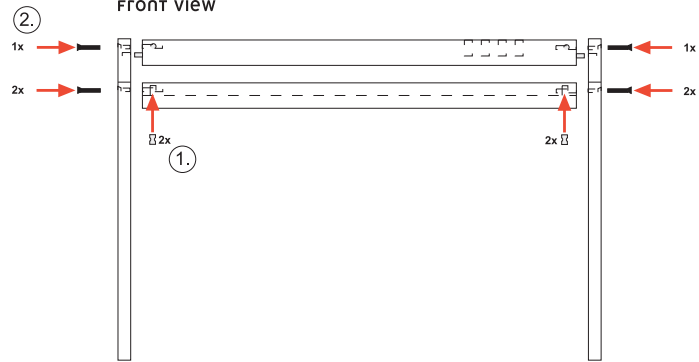

"Afro"
art.nr.: 290/ 291/ 292

SIFCH 

HOW TO ASSEMBLE YOUR "SIBIS aFra"

FRONT VIEW

GROUNDPLAN

made in germany by sirch holzverarbeitung,
waldmuehle 5, d-87736 boehen, www.sirch.de