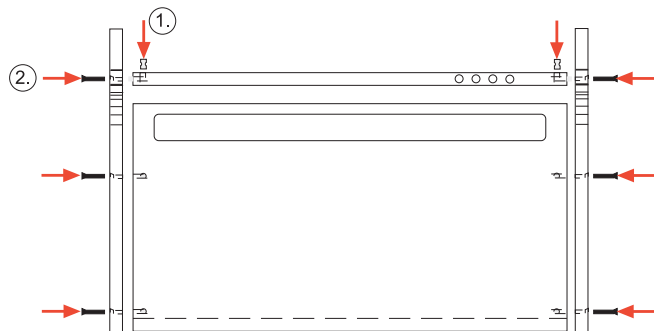

"Afro"
art.nr.: 290/ 291/ 292

SIFCH 

HOW TO ASSEMBLE YOUR "SIBIS aFra"

FRONT VIEW

GROUNDPLAN

made in germany by sirch holzverarbeitung,
waldmuehle 5, d-87736 boehen, www.sirch.de